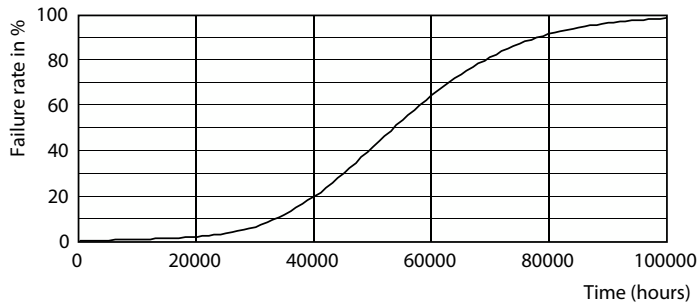

Levetid

Life Expectancy Diagram - MAS LEDtube 600mm HE 8W 830 T5 EU