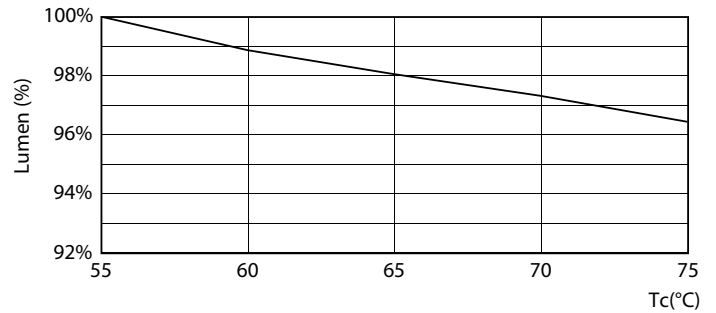

Fotometriske data

Spectral Power Distribution Colour - MAS LEDtube 600mm HE 8W 830 T5 EU

Levetid

Life Expectancy Diagram - MAS LEDtube 600mm HE 8W 830 T5 EU

Lumen Maintenance Diagram - MAS LEDtube 600mm HE 8W 830 T5 EU