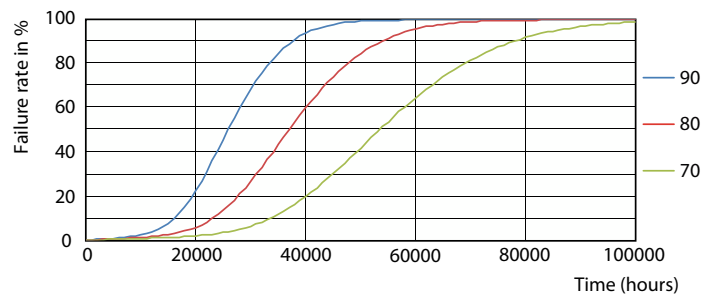

Life Expectancy Diagram - MAS LEDtube 600mm HE 8W 830 T5 EU