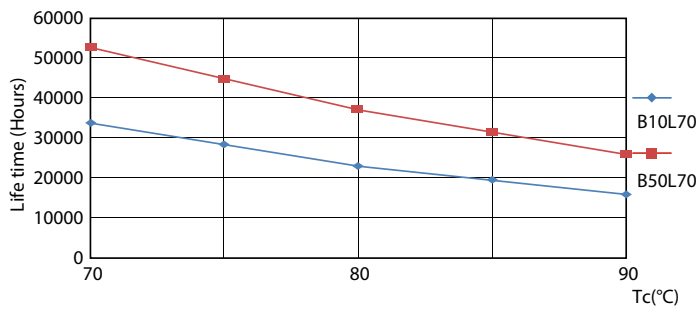

Fotometriske data

Spectral Power Distribution Colour - MAS LEDtube 600mm HE 8W 830 T5 EU

Levetid

Life Expectancy Diagram - MAS LEDtube 600mm HE 8W 830 T5 EU

Lumen Maintenance Diagram - MAS LEDtube 600mm HE 8W 830 T5 EU