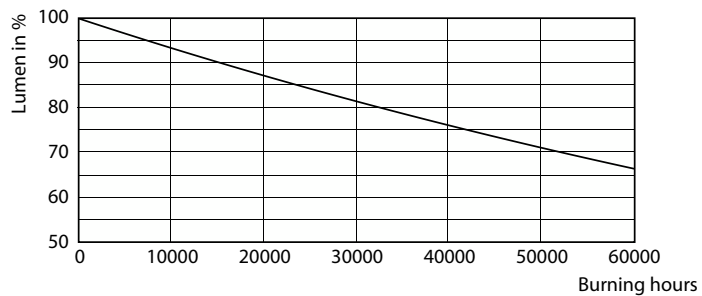

MASTER LEDtube Mains T5

Levetid

Lumen Maintenance Diagram - MAS LEDtube 600mm HE 8W 830 T5 EU